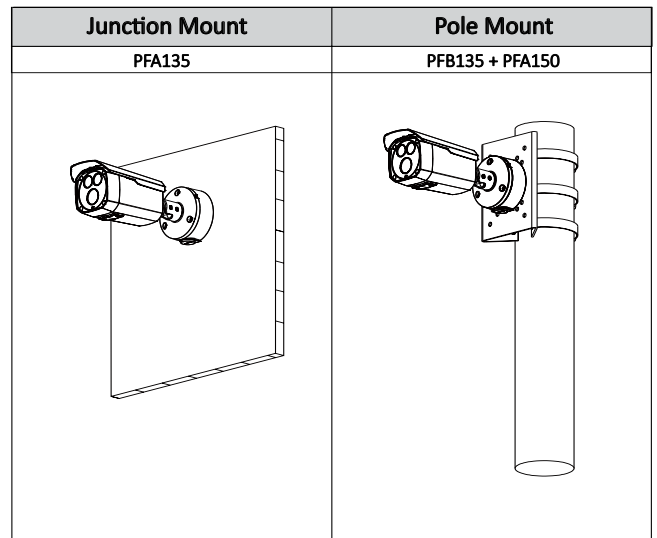

Construction

Casing	Metal
Dimensions	241.8mm×90.4mm×90.3mm (9.52"×3.56"×3.56")
Net Weight	0.61Kg (1.35lb)
Gross Weight	0.8kg (1.77lb)

Ordering Information

Type	Part Number	Description
4MP camera	DH-IPC-HFW4421DP-AS-0360B	4MP LXIR Bullet Network Camera, WDR, PAL
	DH-IPC-HFW4421DN-AS-0360B	4MP LXIR Bullet Network Camera, WDR, NTSC
	IPC-HFW4421DP-AS-0600B	4MP LXIR Bullet Network Camera, WDR, PAL
	IPC-HFW4421DN-AS-0600B	4MP LXIR Bullet Network Camera, WDR, NTSC
	DH-IPC-HFW4421DP-AS-0600B	4MP LXIR Bullet Network Camera, WDR, PAL
	DH-IPC-HFW4421DN-AS-0600B	4MP LXIR Bullet Network Camera, WDR, NTSC
	IPC-HFW4421DP-AS-0600B	4MP LXIR Bullet Network Camera, WDR, PAL
	IPC-HFW4421DN-AS-0600B	4MP LXIR Bullet Network Camera, WDR, NTSC
Accessories (optional)	PFA135	Junction box
	PFA150	Pole Mount

Accessories

Optional:

PFA150 Pole Mount

PFA135 Junction Box

Dimensions (mm/inch)